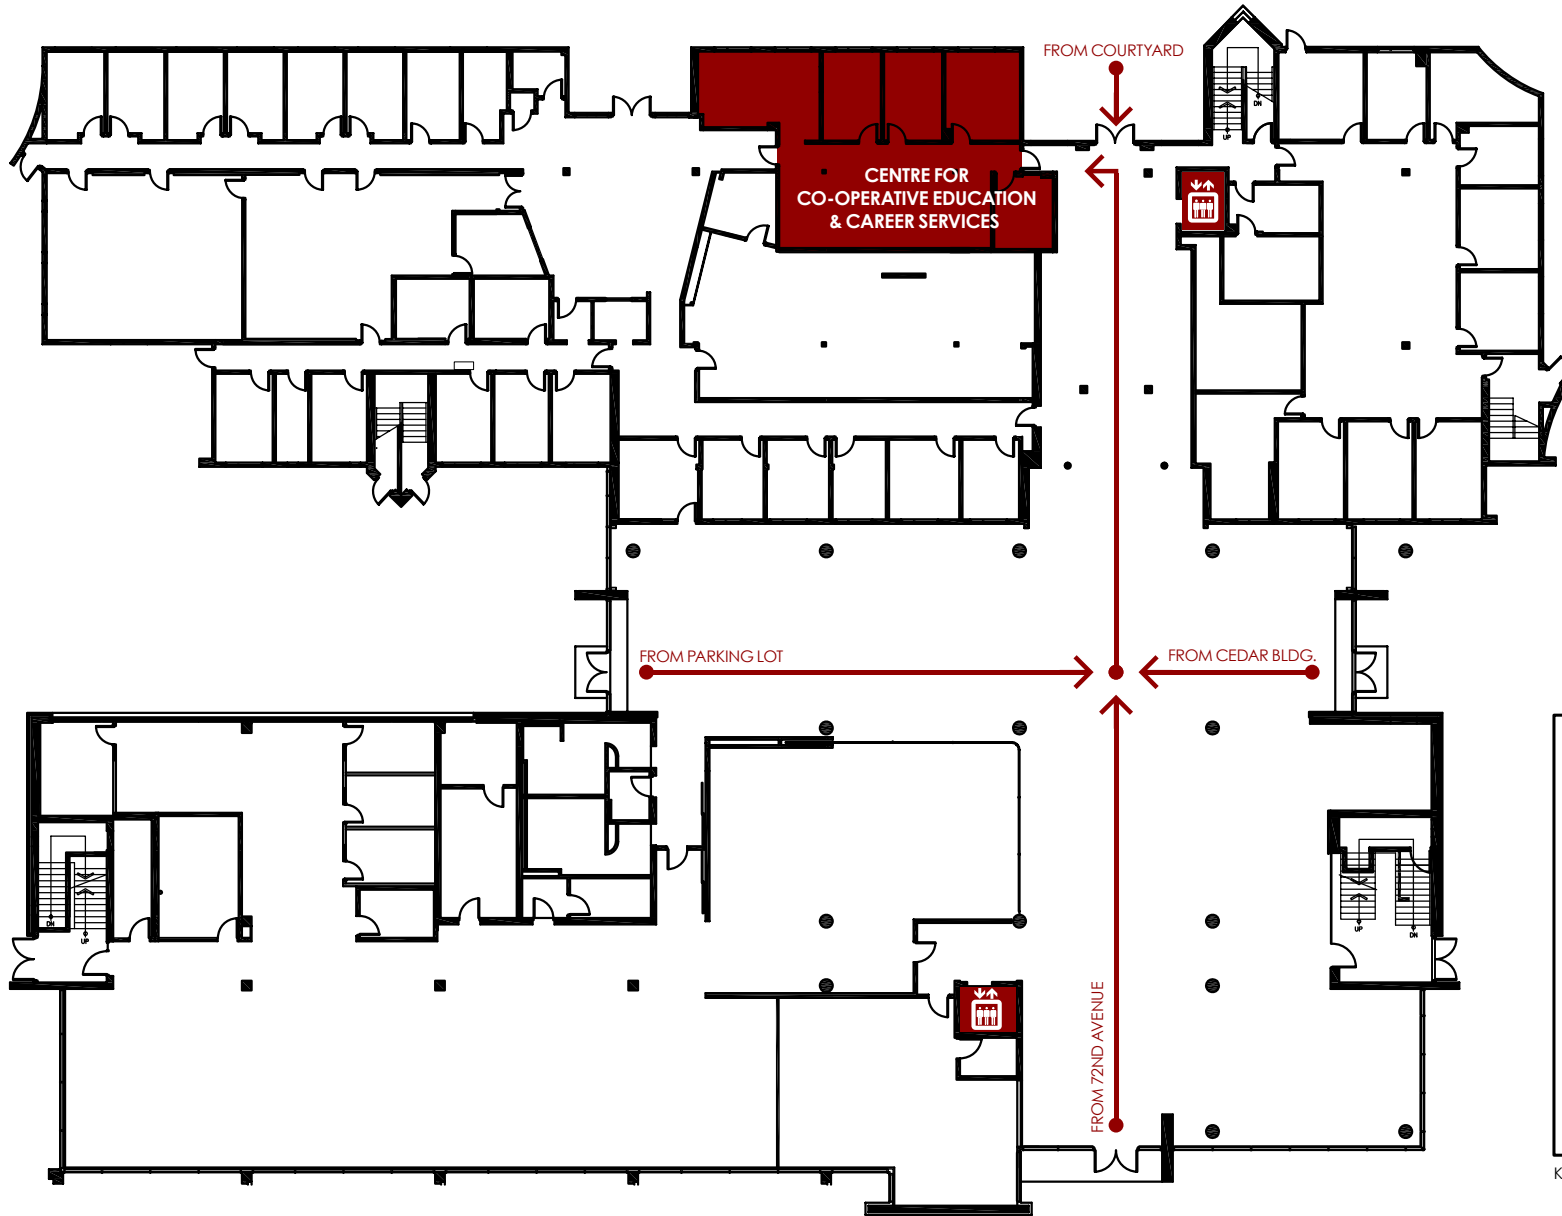

CENTRE FOR CO-OPERATIVE EDUCATION & CAREER SERVICES

SURREY MAIN BUILDING . MAIN FLOOR . ROOM 136

KEY PLAN