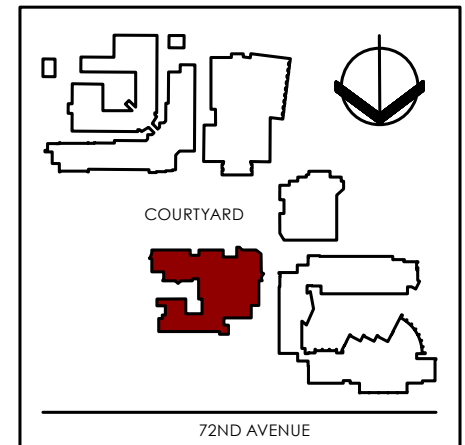

CENTRE FOR CO-OPERATIVE EDUCATION & CAREER SERVICES

SURREY MAIN BUILDING . MAIN FLOOR . ROOM 136

KEY PLAN