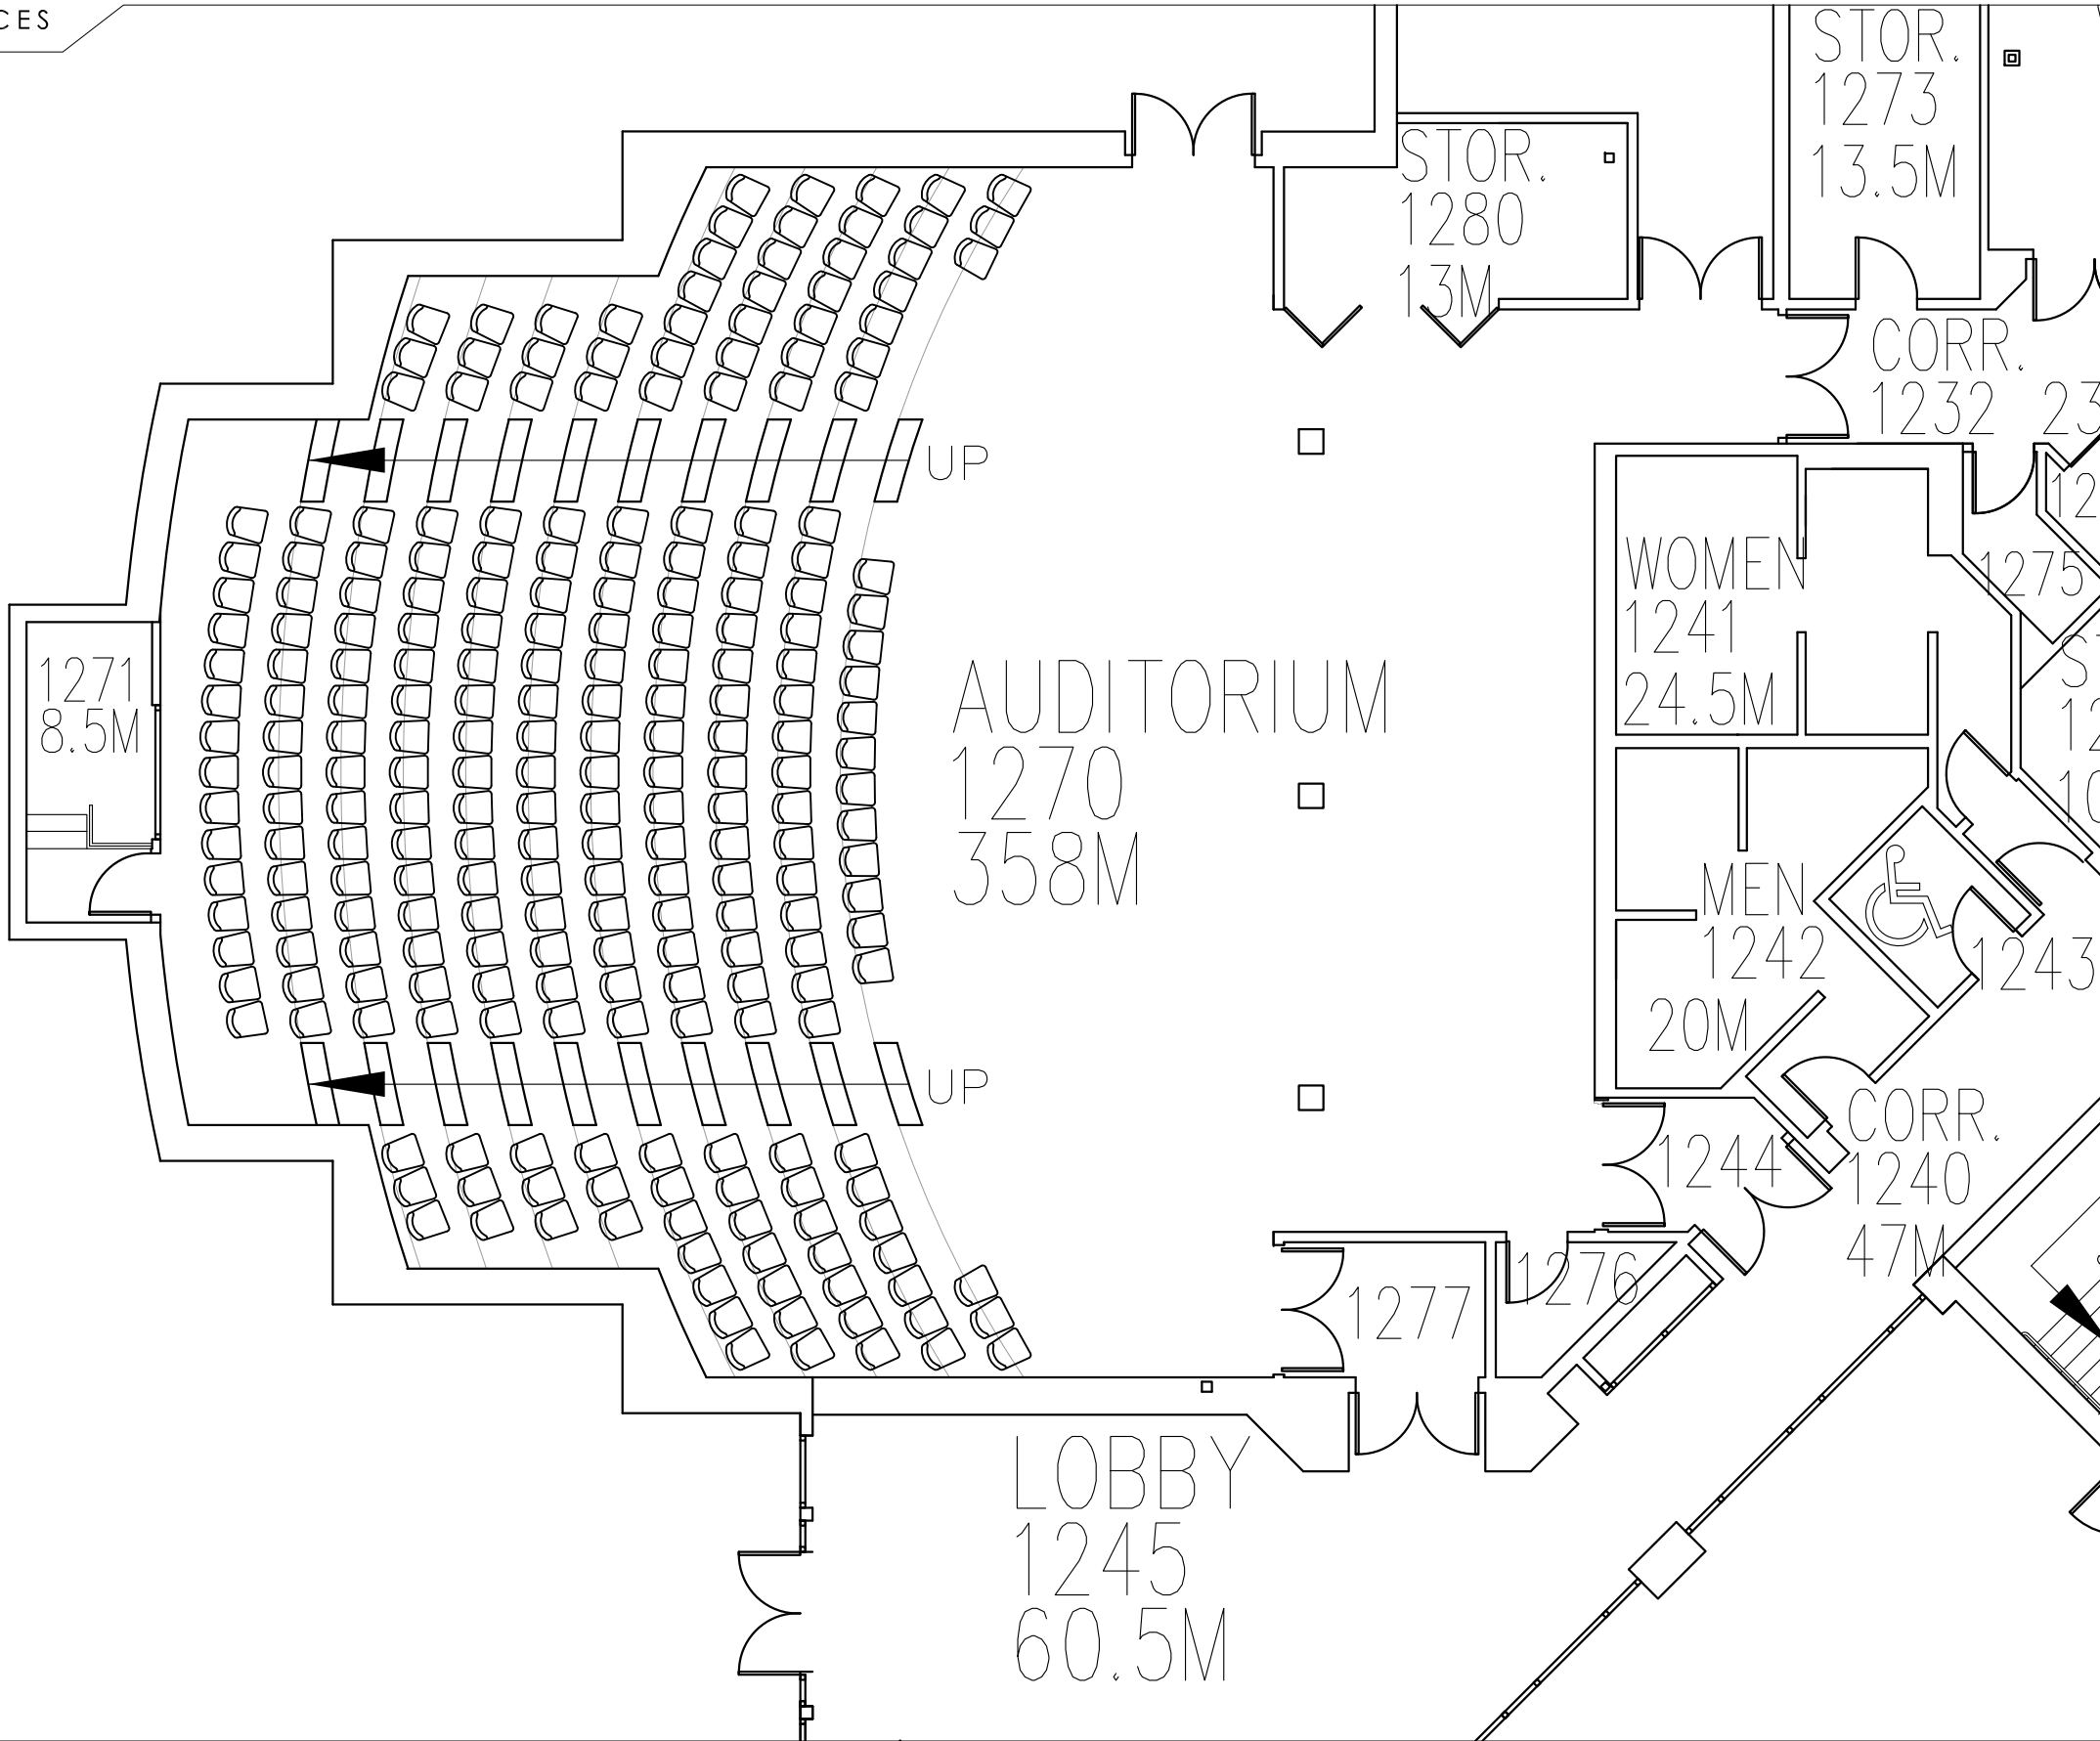

PROJECTOR

CAMPUS KEY PLAN