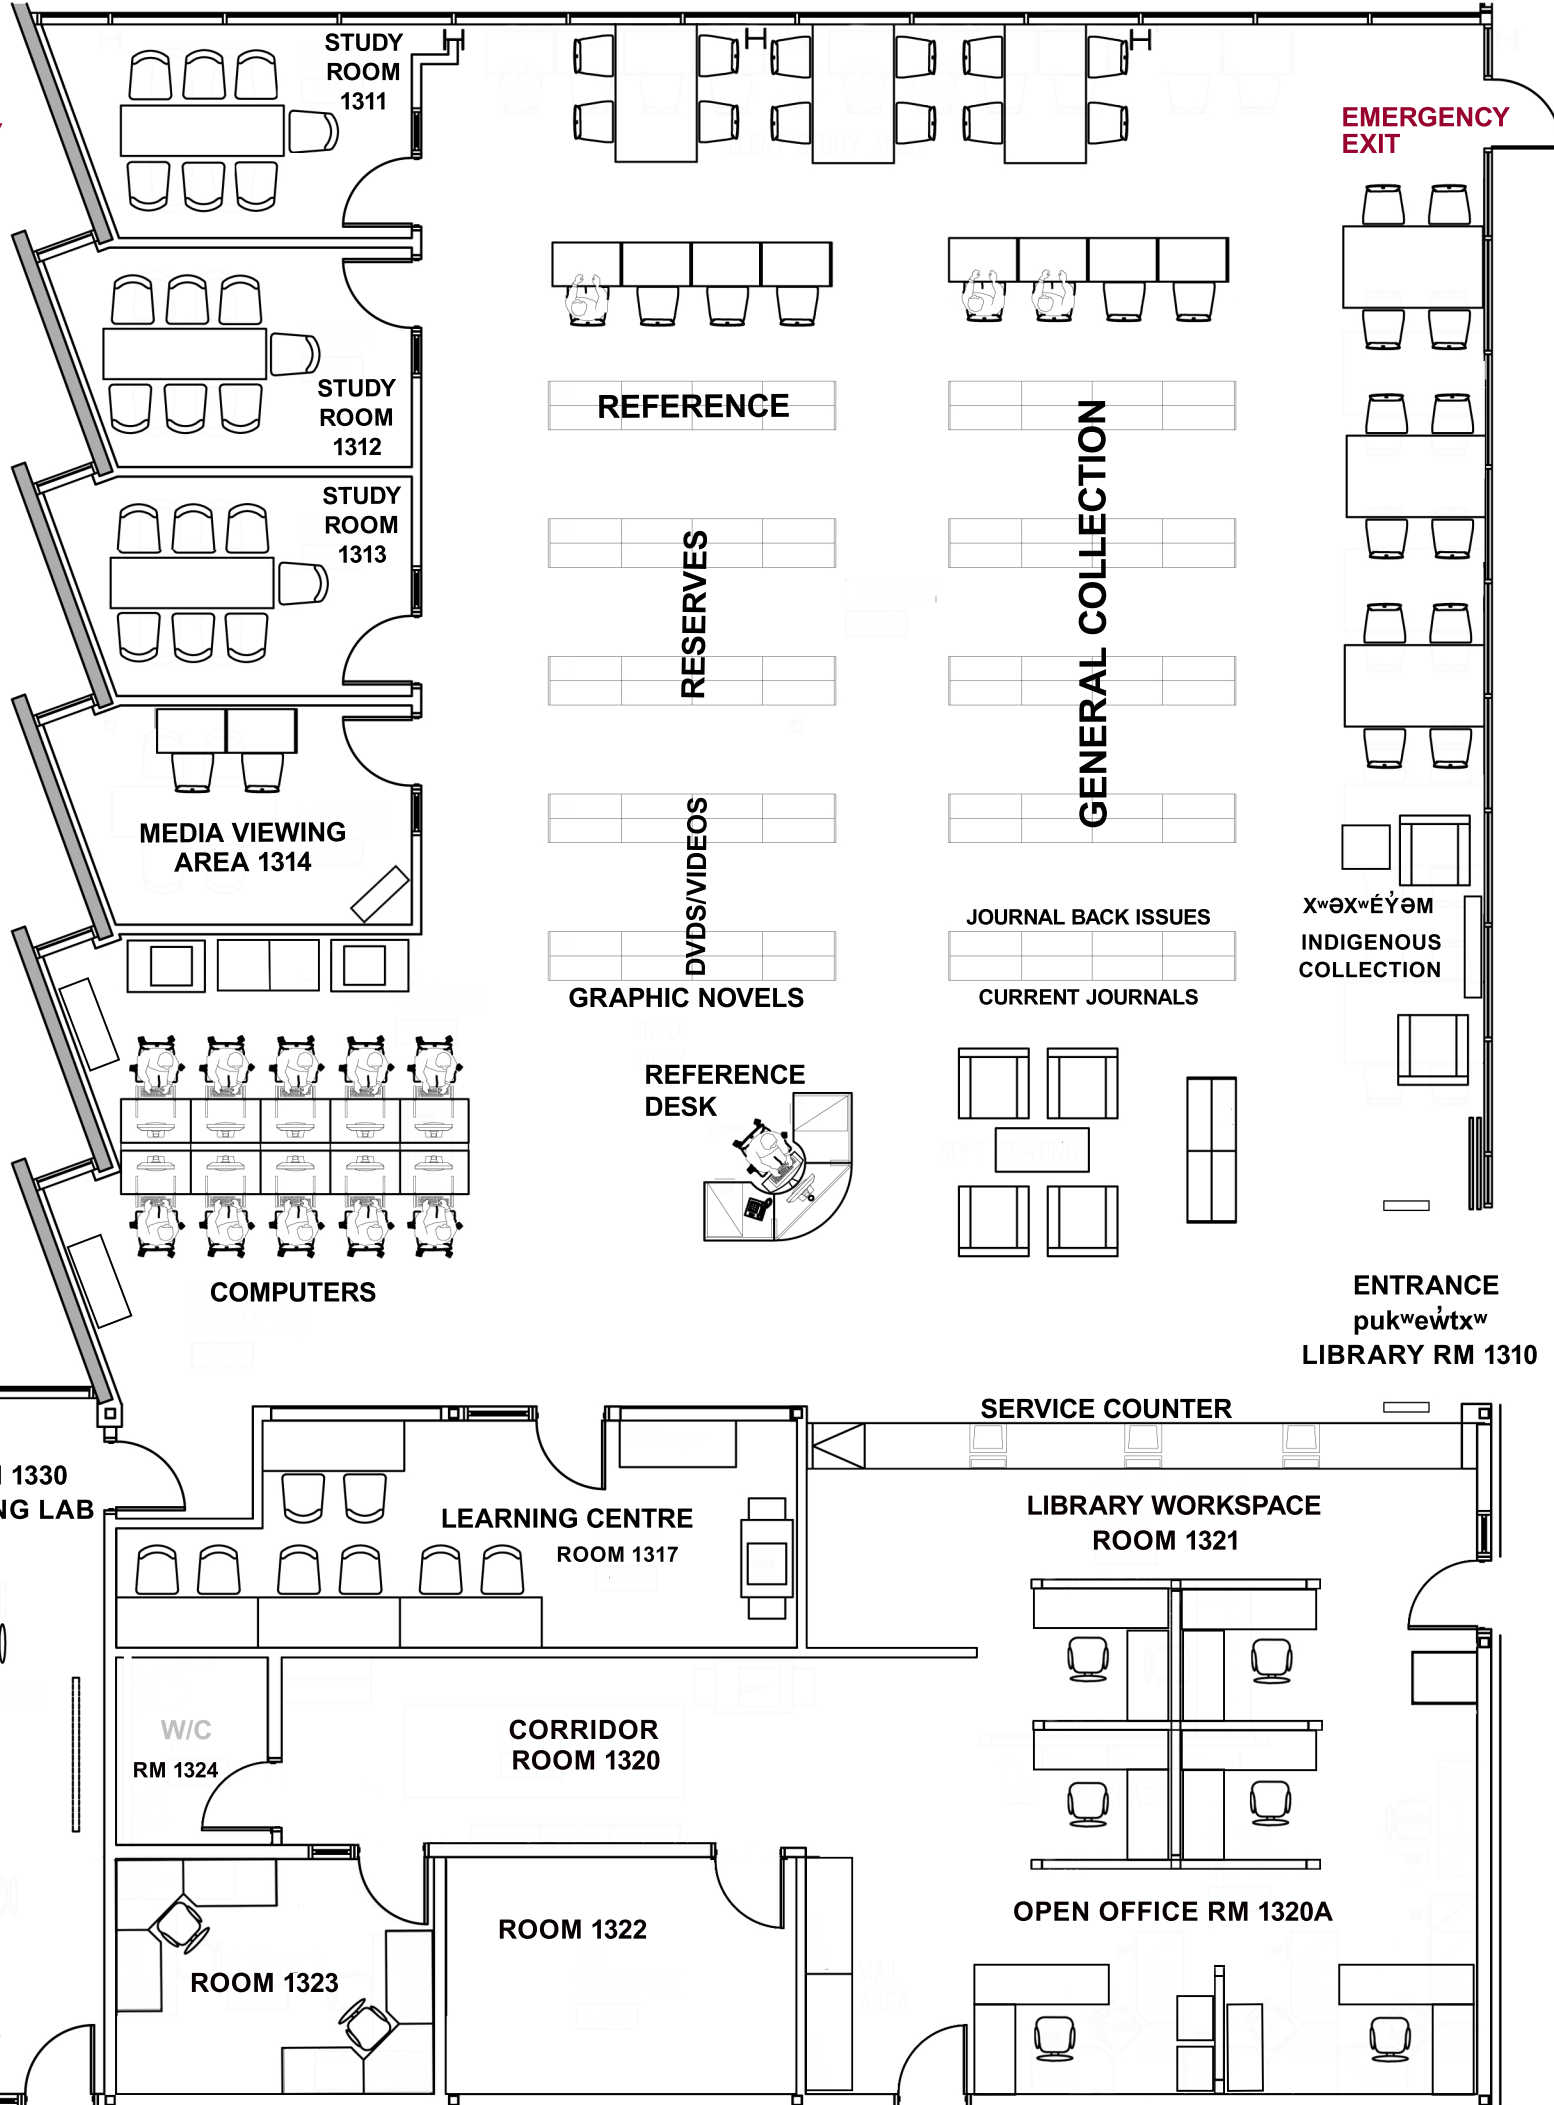

Cloverdale Library

EMERGENCY EXIT