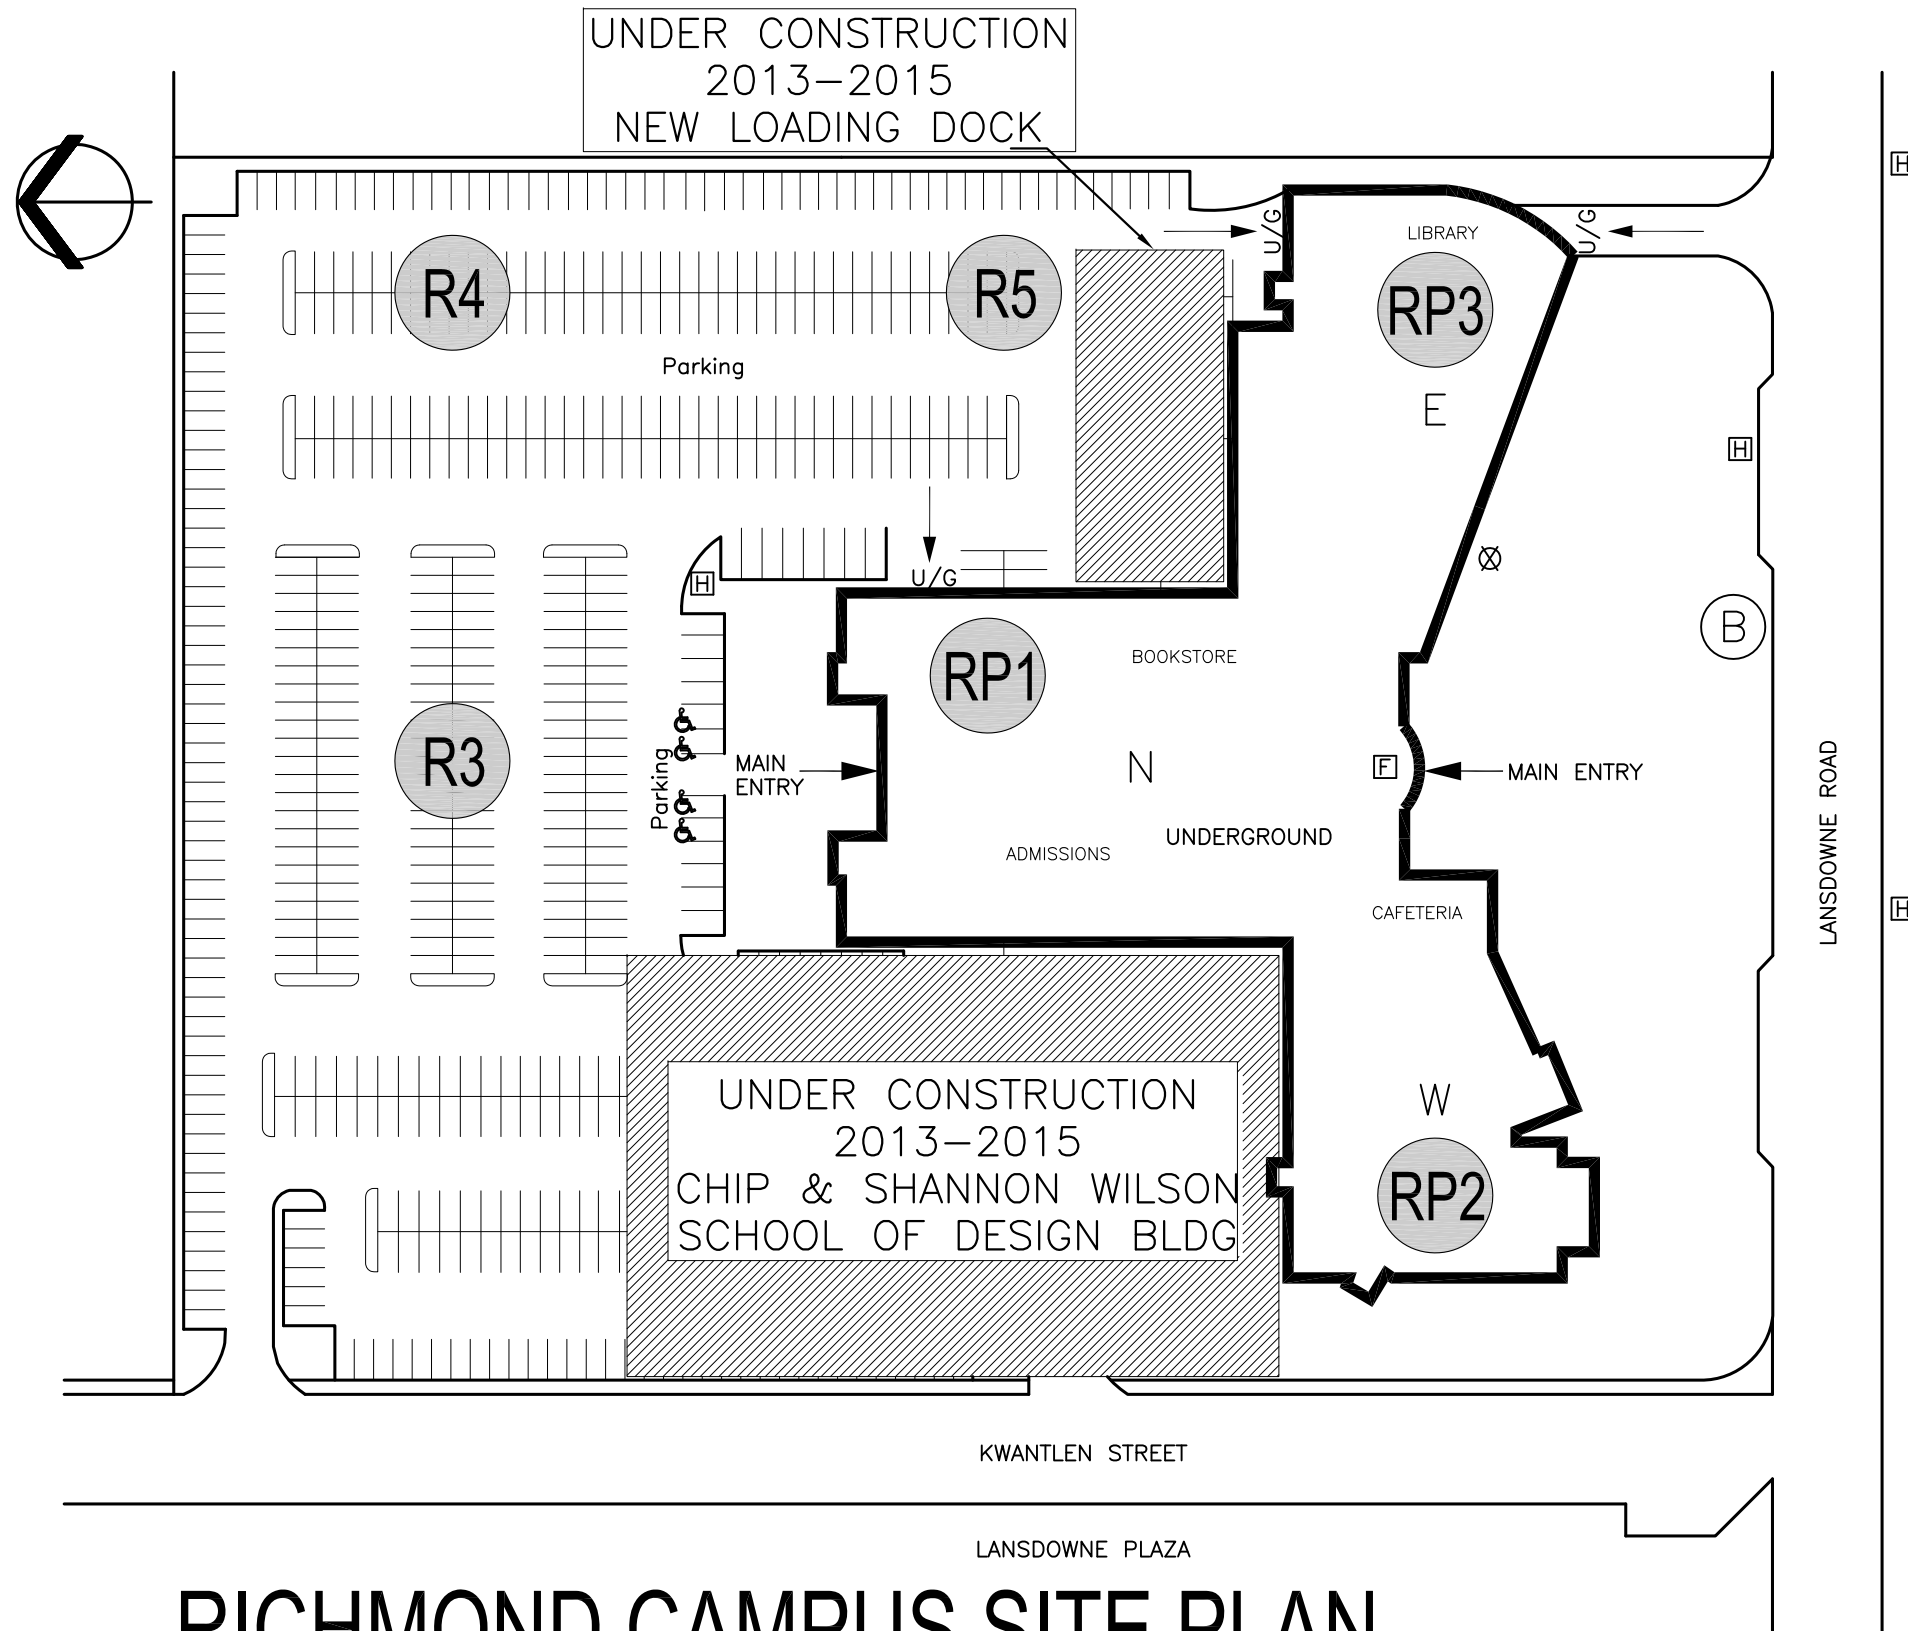

FACILITIES

KWANTLEN POLYTECHNIC UNIVERSITY

CAMPUS ADDRESS:
8771 LANSDOWNE ROAD
RICHMOND, B.C.
V6X-3V8

SECURITY PHONE:
(604) 599-2676

TOTAL AREAS
SITE AREA
8.56 Acres

BUILDING AREA (NET)
17,965 M²

NORTH WING
ROOM P950
ROOMS 1260 TO 1631
ROOMS 2150 TO 2530
ROOMS 3250 TO 3700