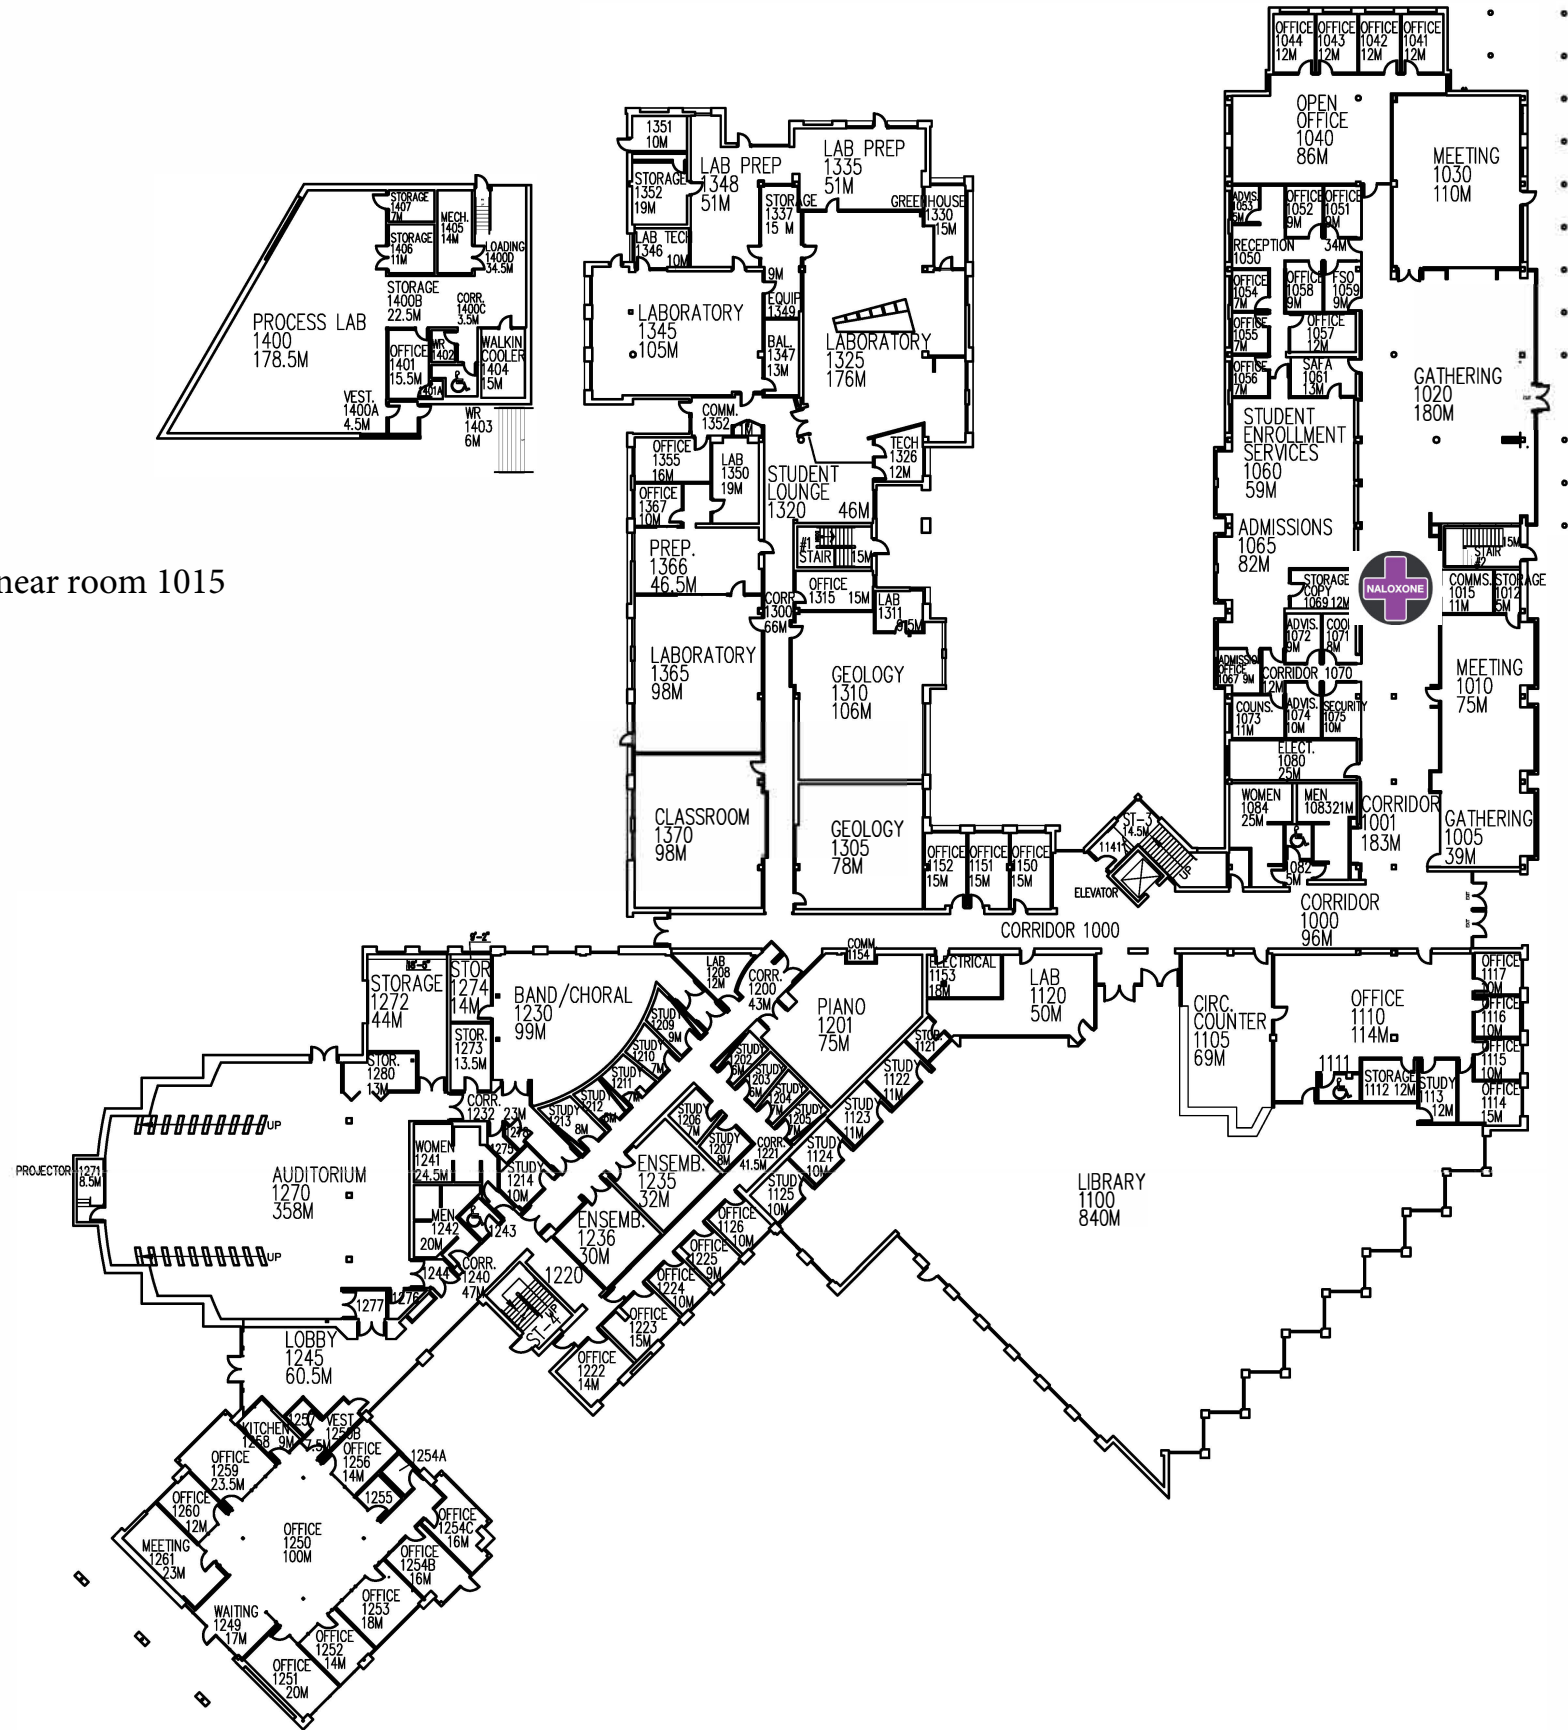

Naloxone Located:

1. East building, Second Floor, outside Fitness Studio

CAMPUS KEY PLAN

Naloxone Located:

1. West building, First Floor, near room 1015

CAMPUS KEY PLAN