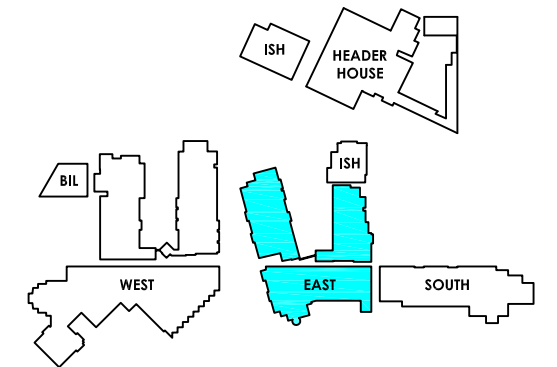

Naloxone Located:

1. East building, Second Floor, outside Fitness Studio

CAMPUS KEY PLAN

Naloxone Located:

1. West building, First Floor, near room 1015

CAMPUS KEY PLAN